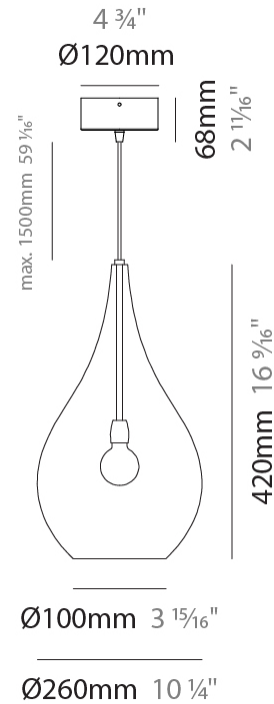

LACRIMA MONOPOINT SUSPENSION

D141055-

base number Finish
Options

1. To build a product code in our configurator select the specify button on the base model # product page
2. To build a manual product code on this datasheet choose from the options listed below in blue font and add the suffix to the base model #

GENERAL

Series: Lacrima
Subseries: Lacrima Monopoint
Brand: Cangini & Tucci
Division: Design
Mounting Type: Suspension
Mounting Location: Ceiling

PHYSICAL

Shape: Abstract
Diameter (mm): 260
Diameter (in): 10 ¼
Height (mm): 420
Height (in): 16 ⅞
Max. Overall Height (mm): 1920
Max. Overall Height (in): 75 ⅞
Light Distribution: Omnidirectional
Weight (kg): 1.085
Weight (lbs): 2.39
[Fixture Finish: AMB / GRN / PNK / RUB / SKB / SMK / TOB / TRA](#)
Holder Finish: CHR
Fixture Material: Glass / Metal
Cable Details: 1500mm Cable

ELECTRICAL

Number of Lamps: 1
Lamp Type: LED Retrofit
Bulb Included: Bulb Not Included
Max. Wattage Per Lamp (W): 8
Lamp Base: E26
Input Voltage (V): 120
Upon Request: 277Vac / GU24

LED

OPTICAL

RATINGS AND CERTIFICATIONS

Certified By: Certified for North American Standards
IP rating: IP20

PROJECT
TYPE
SPECIFIER
QUANTITY
DATE